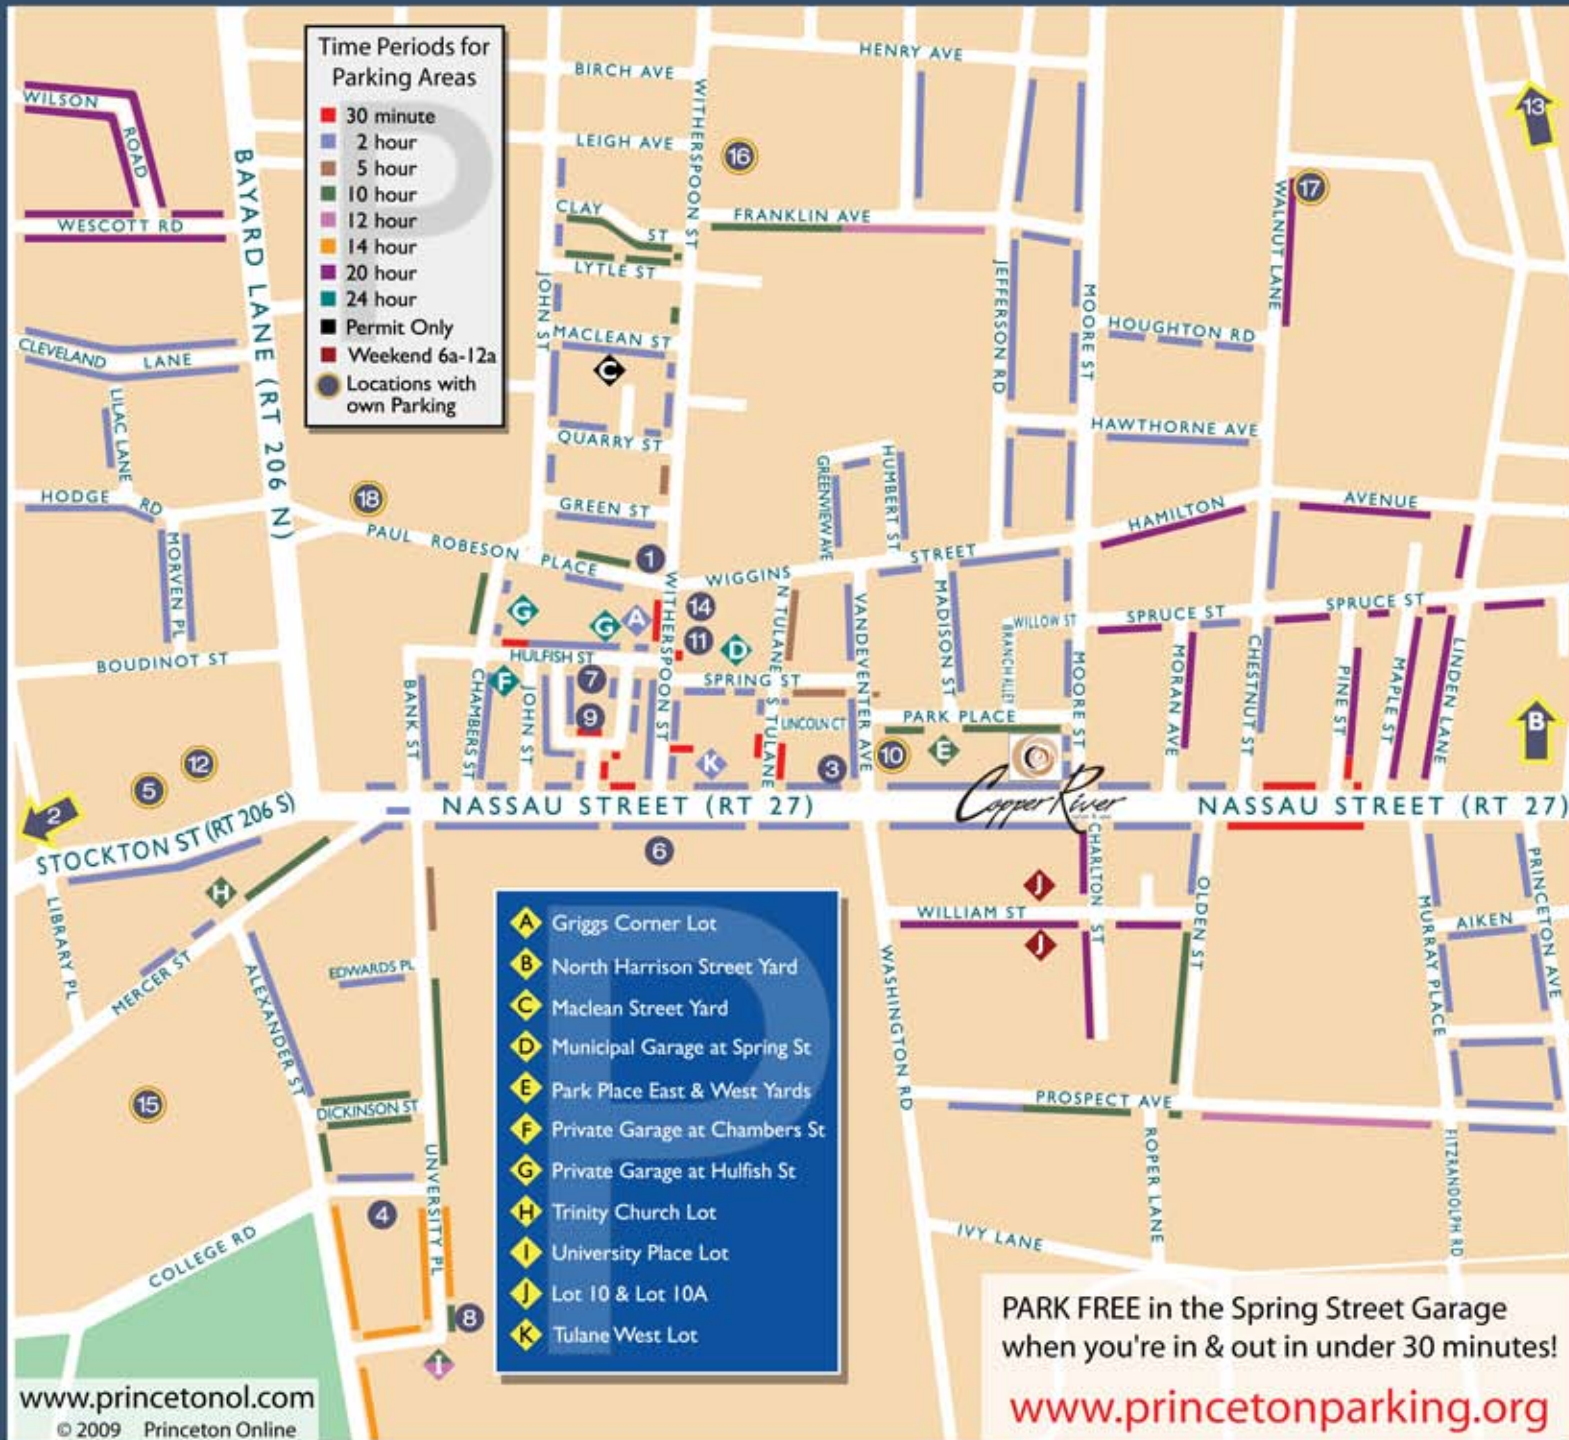

# DOWNTOWN PRINCETON PARKING

- 1 Arts Council of Princeton
- 2 Drumthwacket
- 3 Historical Society of Princeton / Bainbridge House
- 4 McCarter Theatre / Berlid Theatre
- 5 Morven
- 6 Nassau Hall
- 7 Nassau Inn
- 8 NJ Transit Princeton Station / DINKY
- 9 Palmer Square
- 10 Princeton Regional Chamber of Commerce & CVB
- 11 Albert E. Hinds Community Plaza
- 12 Princeton Borough Hall and POLICE
- 13 Princeton Shopping Center
- 14 Princeton Public Library
- 15 Princeton Theological Seminary
- 16 University Medical Center at Princeton
- 17 Westminster Choir College
- 18 YMCA / YWCA

PARK FREE in the Spring Street Garage when you're in & out in under 30 minutes!

[www.princetonparking.org](http://www.princetonparking.org)